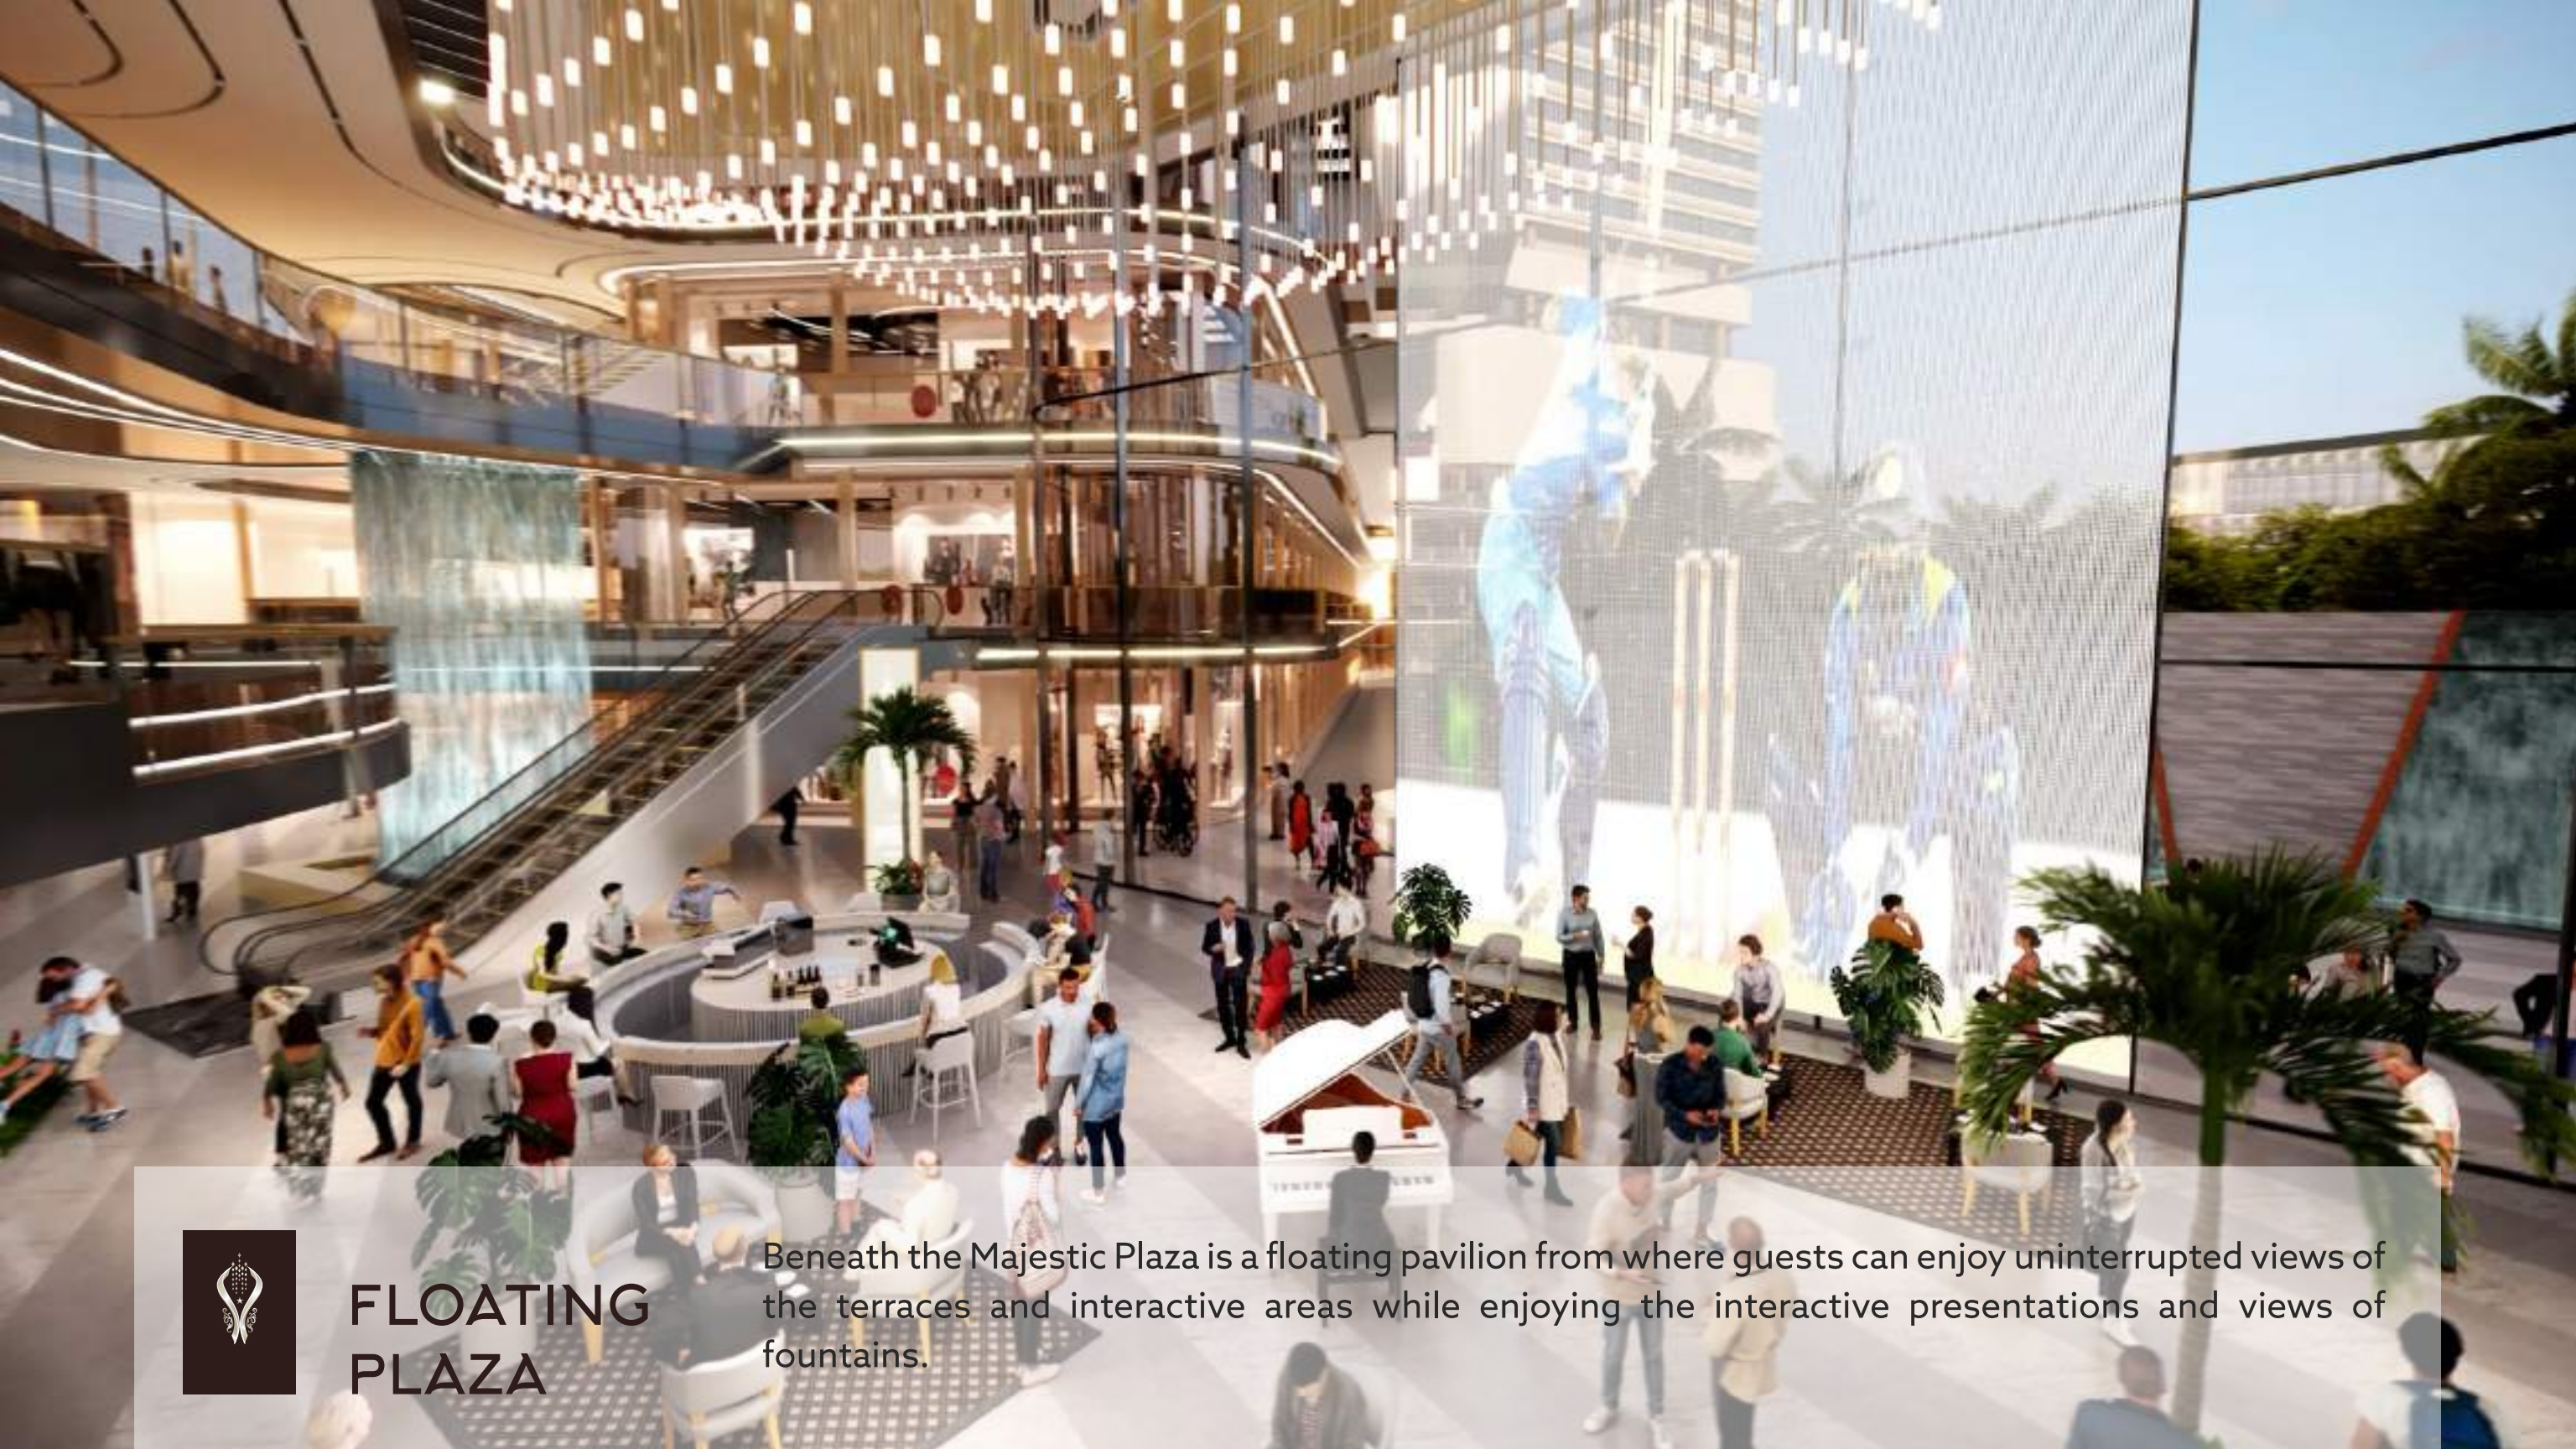

GRAND ACCESS

FACING MANICURED
LAWNS

retail

NOT JUST A COMMERCIAL
DESTINATION, BUT A MARVELOUS
EXPERIENCE.

The apex of retail is achieved.

elan Imperial leaves behind the prevailing concepts of retail to become a hallmark of spectacular and dazzling experience. A supreme architectural feat achieved by BENOY through Elan Imperial sets an example for the future. It is not just a retail space, but a destination to be immersed in for an elevated luxury experience.

A grand entrance running across the prime New Sector Road offers smooth arrival.

A BENCHMARK
RETAIL

THE FIRST PLAZA

In the east, the first plaza that welcomes the guests is set up with an impressive Triple Height and situated behind the glazed facade. A series of escalators climbing up, down and around the water cascade and digital presentation create an incredible experience for the shoppers as they ascend to the upper levels.

MAJESTIC PLAZA

On the opposite, this dynamically shaped plaza is lit with natural daylight from the above. Light seeps in creating a dramatically lighted pavilion below.

FLOATING PLAZA

Beneath the Majestic Plaza is a floating pavilion from where guests can enjoy uninterrupted views of the terraces and interactive areas while enjoying the interactive presentations and views of fountains.